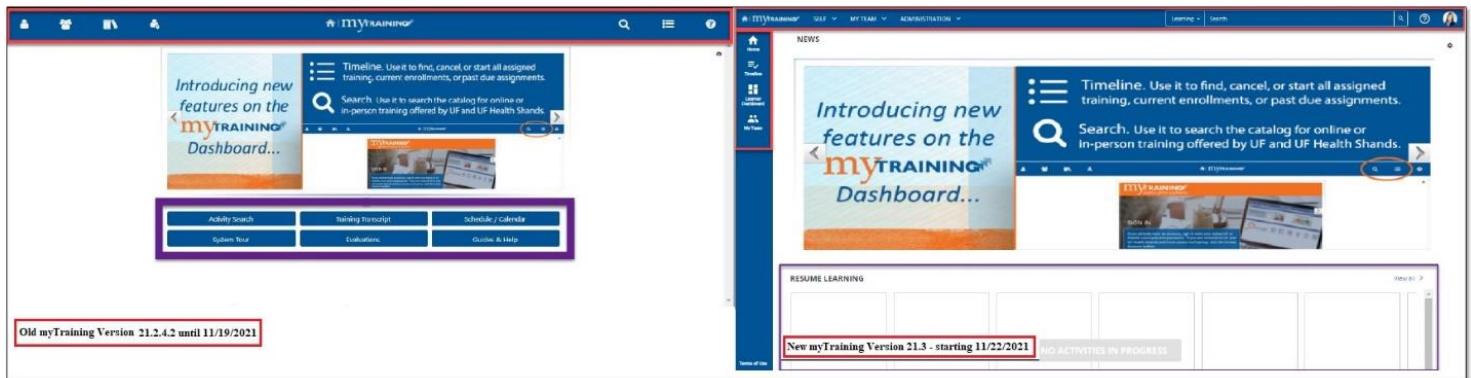

New Navigation Layout and Functionality

- New navigation **version 21.3** will show a switch **from icons to worded titles** as seen below (left panel **current version 21.2.4.2** and right panel **new version 21.3**)
- **Home link** has been moved to the **left corner** of the navigation toolbar instead of in the center.
- **Learning search function** is now a **search box** instead of the magnifying glass.

Control Panel

- **Control Panel** is **based on the security role** of each user and is not customizable by an individual user. It will be present on all screens users navigate to in myTraining, so it will always show, allowing easy navigation to users of all levels.

Example: Control Panel for all users with the Learner security role, Proxy and Training Administrator roles.

Home Page Layout

- The Home page layout will change in appearance; however, the New and Important Announcements slider, will still be displayed at the top of the screen as before.
- In place of the six blue buttons below the News and Important Announcements slider, there will be widget sections providing similar quick links.

Timeline:

The upgrade for the navigation and visual layout changes; will be completed the weekend of November 19th through November 21st. Communication will be sent out the week of the upgrade regarding downtime and the approximate start and end time of the system upgrade.