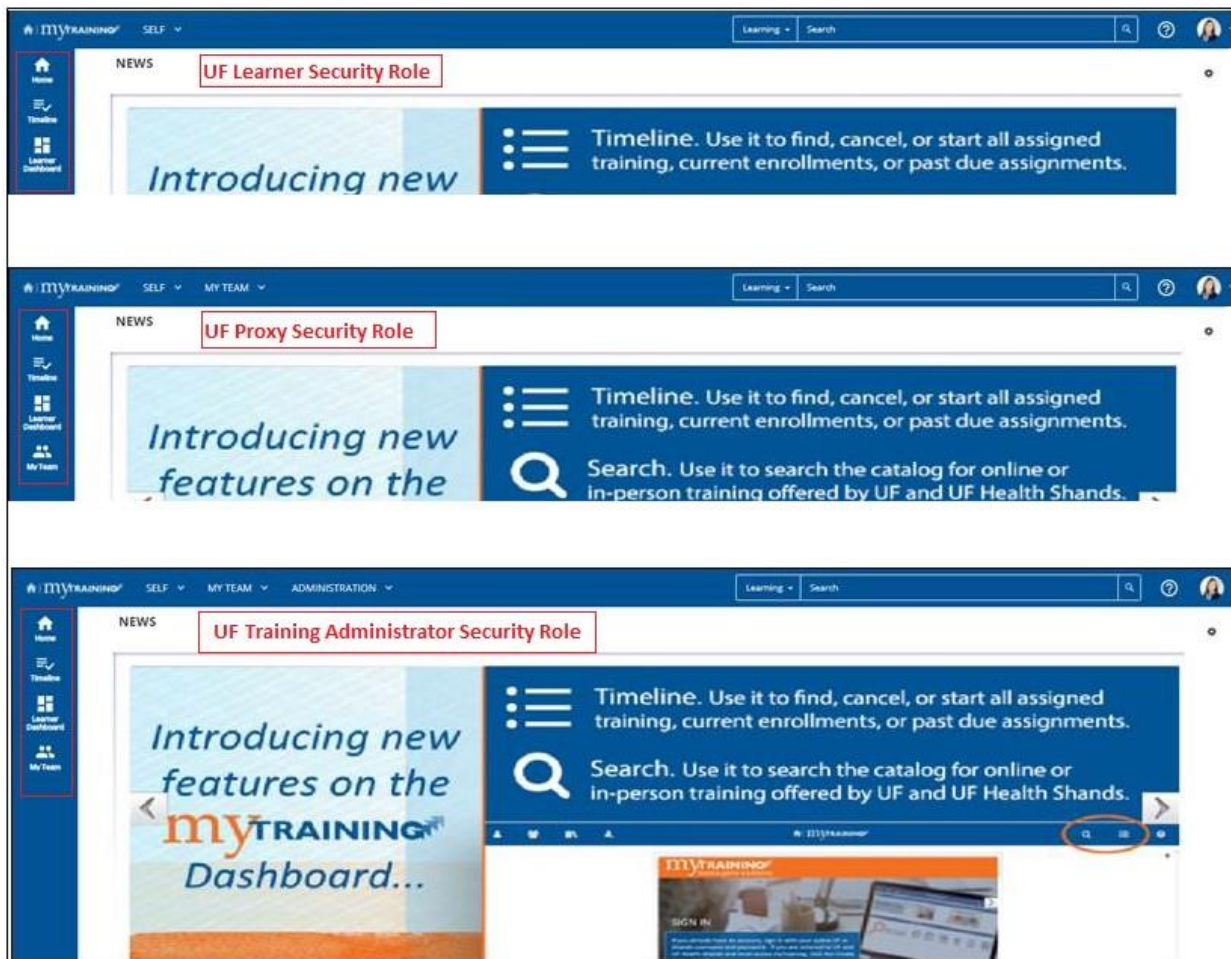

New Navigation Layout and Functionality

- New navigation **version 21.3** will show a switch **from icons to worded titles** as seen below (left panel **current version 21.2.4.2** and right panel **new version 21.3**)
- **Home link** has been moved to the **left corner** of the navigation toolbar instead of in the center.
- **Learning search function** is now a **search box** instead of the magnifying glass.

Control Panel

- **Control Panel** is **based on the security role** of each user and is not customizable by an individual user. It will be present on all screens users navigate to in myTraining, so it will always show, allowing easy navigation to users of all levels.

Example: Control Panel for all users with the Learner security role, Proxy and Training Administrator roles.

Home Page Layout

- The Home page layout will change in appearance; however, the New and Important Announcements slider, will still be displayed at the top of the screen as before.
- In place of the six blue buttons below the News and Important Announcements slider, there will be widget sections providing similar quick links.

Timeline:

The upgrade for the navigation and visual layout changes; will be completed the weekend of November 19th through November 21st. Communication will be sent out the week of the upgrade regarding downtime and the approximate start and end time of the system upgrade.