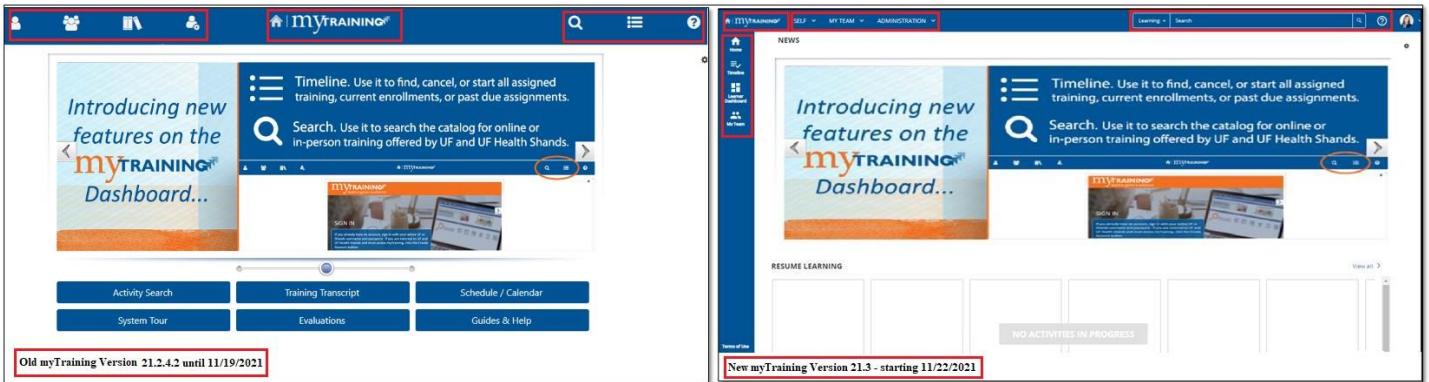

New Navigation Layout and Functionality

- New navigation **version 21.3** will show a switch **from icons to worded titles** as seen below (left panel **current version 21.2.4.2** and right panel **new version 21.3**)
- **Home link** has been moved to the **left corner** of the navigation toolbar instead of in the center.
- **Learning search function** is now a **search box** instead of the magnifying glass.

Control Panel

- **Control Panel** is **based on the security role** of each user and is not customizable by an individual user. It will be present on all screens users navigate to in myTraining, so it will always show, allowing easy navigation to users of all levels.

Timeline:

The upgrade for the navigation and visual layout changes; will be completed the weekend of November 19th through November 21st. Communication will be sent out the week of the upgrade regarding downtime and the approximate start and end time of the system upgrade.